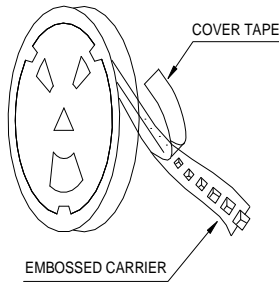

Packaging Information

• **Tearing Off Force**

★The force for tearing off cover tape is 10 to 120 grams in the arrow direction under the following conditions.

• **DIMENSIONS & RECOMMENDED PATTERN**

TYPE	DIMENSIONS / SIZE (mm)			PATTERN / SIZE (mm)		
	A	B	C	D	E	F
JSB 0705	7.7 Max.	7.6 Max.	5.1 Max.	2.0	4.4	3.0

• **TAPE DIMENSION & REEL DIMENSION**

REEL DIMENSION

TYPE	TAPE / SIZE (mm)							REEL 13"×16mm			
	A0	B0	K0	P	W	F	t	A	B	C	D
0705	7.7 ± 0.1	7.7 ± 0.1	4.7 ± 0.1	12.0 ± 0.1	16 ± 0.3	7.5 ± 0.1	0.35 ± 0.05	16.5 ± 0.2	100 ± 0.5	13.2 ± 0.3	330 ± 1.0