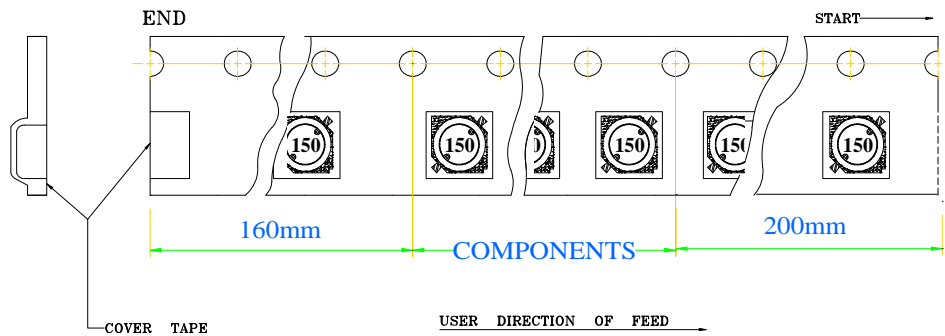

• **PACKAGING QUANTITY**

Type	JSB 0705
Q'TY/Reel	1,000