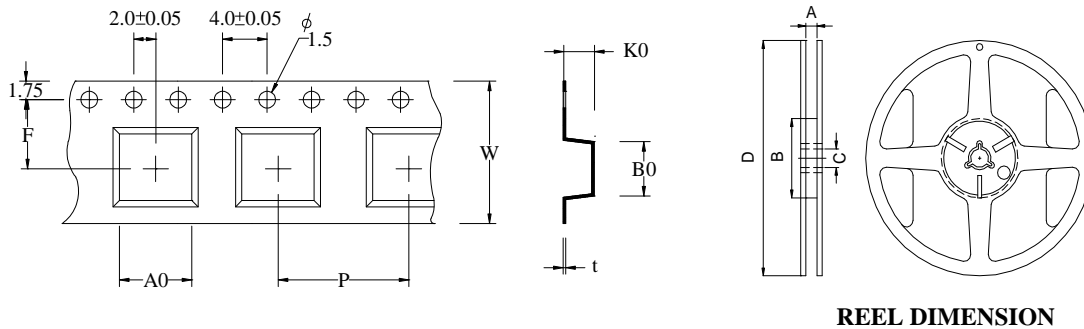

Packaging Information

• **Tearing Off Force**

★The force for tearing off cover tape is 10 to 120 grams in the arrow direction under the following conditions.

• **DIMENSIONS & RECOMMENDED PATTERN**

TYPE	DIMENSIONS / SIZE (mm)			PATTERN / SIZE (mm)		
	A	B	C	D	E	F
JSB 0705	7.7 Max.	7.6 Max.	5.1 Max.	2.0	4.4	3.0

• **TAPE DIMENSION & REEL DIMENSION**

REEL DIMENSION

TYPE	TAPE / SIZE (mm)							REEL 13"×16mm			
	A0	B0	K0	P	W	F	t	A	B	C	D
0705	7.7 ± 0.1	7.7 ± 0.1	4.7 ± 0.1	12.0 ± 0.1	16 ± 0.3	7.5 ± 0.1	0.35 ± 0.05	16.5 ± 0.2	100 ± 0.5	13.2 ± 0.3	330 ± 1.0